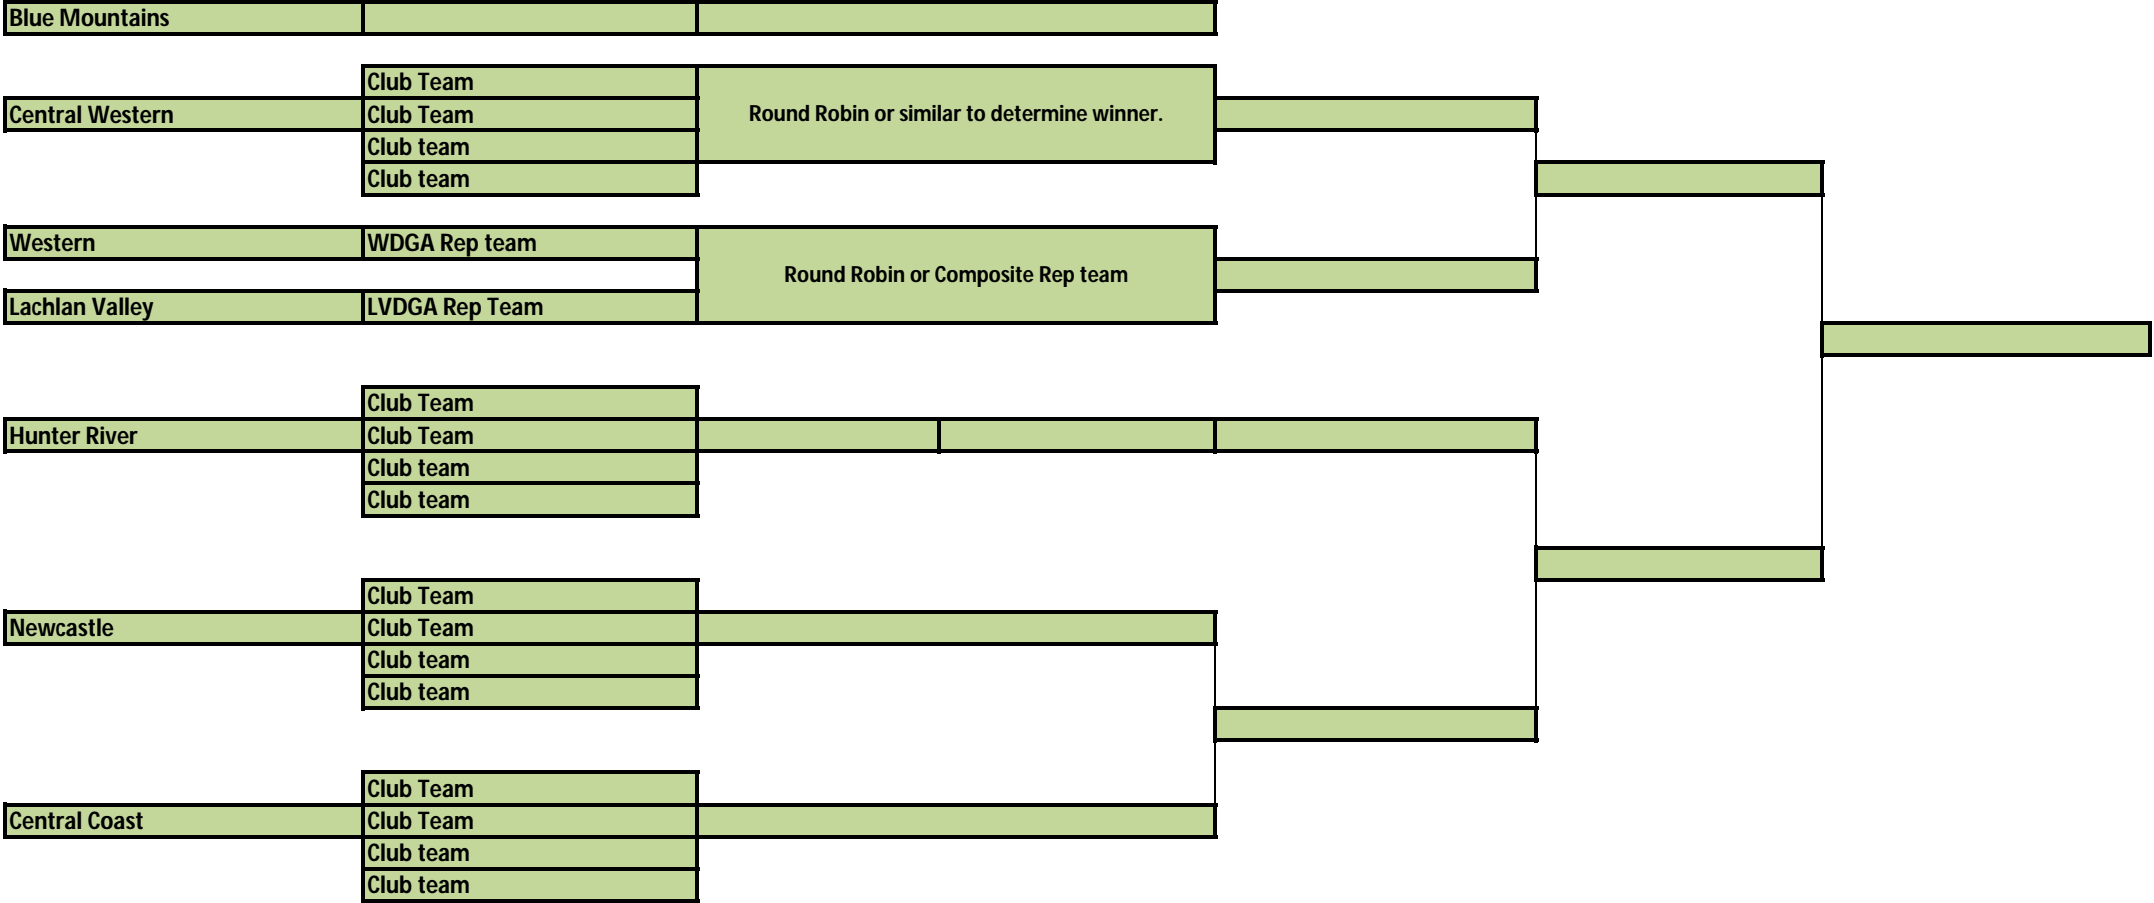

# 2017 State Junior Pennants - 2/4 Match play

Region 4 - Central NSW Central NSW

By 31st Jul 2017	By 30th Sep 2017	By 31st Oct 2017	By 30th Nov 2017
------------------	------------------	------------------	------------------